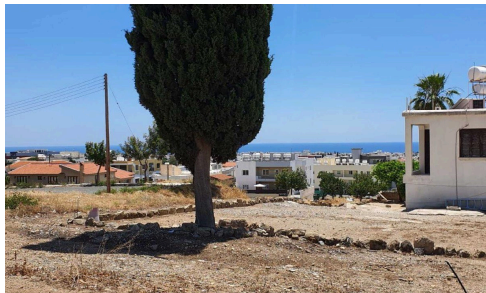

#3082

Commercial Land for Sale with 1985 house located in Anavargos Paphos

€970,000

📍 Anavargos, Paphos

For sale a Commercial plot with old house located in Anavargos

The plot has an elevation difference from the Southwest side, giving it spectacular views