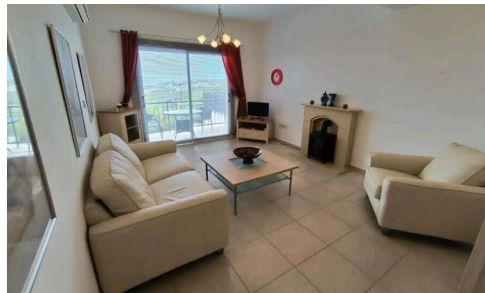

#2853

2 Bed Townhouse with Stunning Sea Views for Rental Located in Mesa Chorio Paphos

€950 /month

📍 Mesa Chorio, Paphos

This Townhouse is situated just 3 minutes from the International School, offers a perfect blend of comfort and stunning vistas.

The property has open-plan kitchen and living area, designed for seamless living and entertaining. Two spacious

Bedrooms

🛏 2

Bathrooms

🚿 3

A.T & P.E Homes (Cyprus) Ltd

Sarah Eleni Hibbett

☎ (+357) 96468749