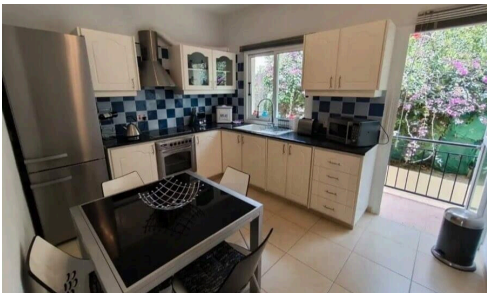

#2853

2 Bed Townhouse with Stunning Sea Views for Rental Located in Mesa Chorio Paphos

€950 /month

📍 Mesa Chorio, Paphos

This Townhouse is situated just 3 minutes from the International School, offers a perfect blend of comfort and stunning vistas.

The property has open-plan kitchen and living area, designed for seamless living and entertaining. Two spacious

Bedrooms

🛏 2

Bathrooms

🚿 3

A.T & P.E Homes (Cyprus) Ltd

Sarah Eleni Hibbett

☎ (+357) 96468749